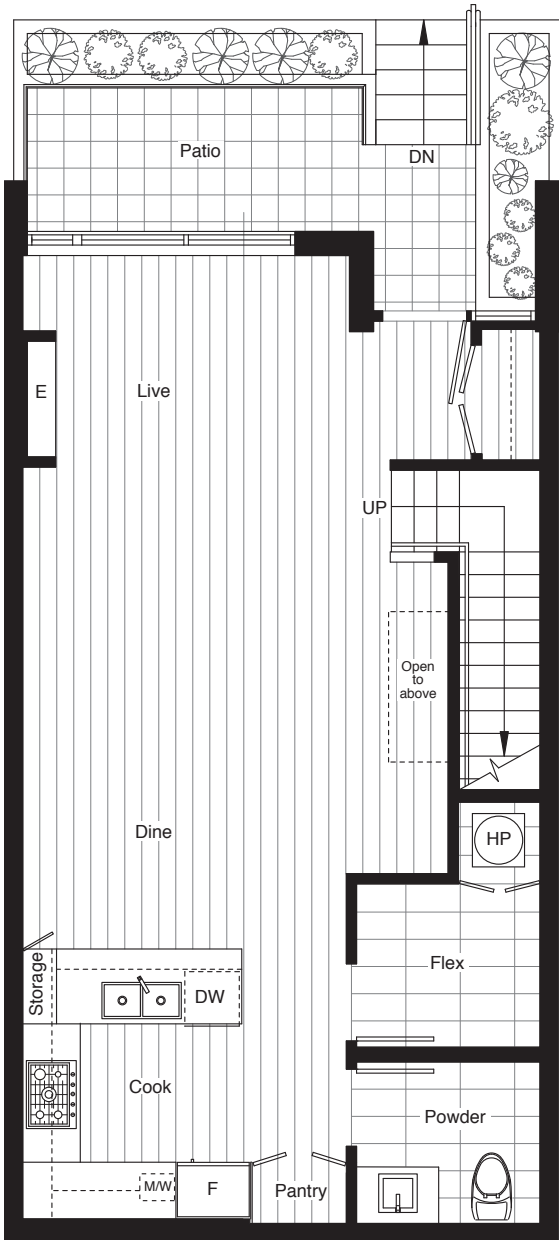

THA

2 Bedroom

TOTAL AREA 1175 sq. ft

Level 1

Level 2