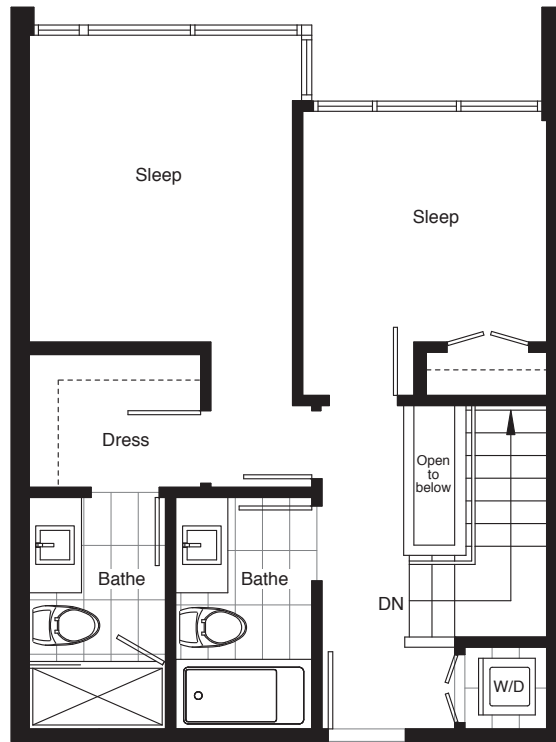

THA

2 Bedroom

TOTAL AREA 1175 sq. ft

Level 1

Level 2