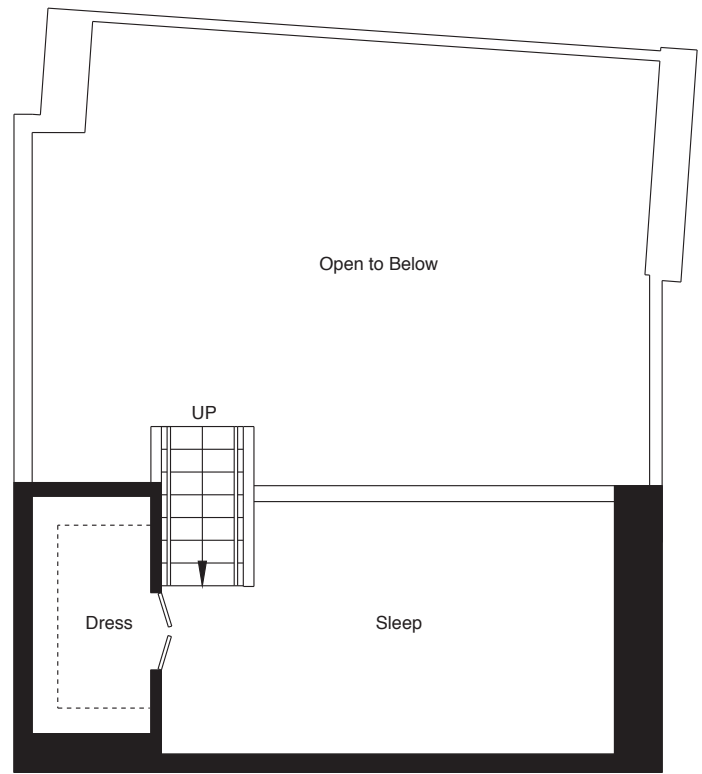

# Loft C

1 Bedroom

**TOTAL AREA** 814 sq. ft

Main Level

Loft Level

Loft D

1 Bedroom

**TOTAL AREA** 790 sq. ft

Main Level

Loft Level