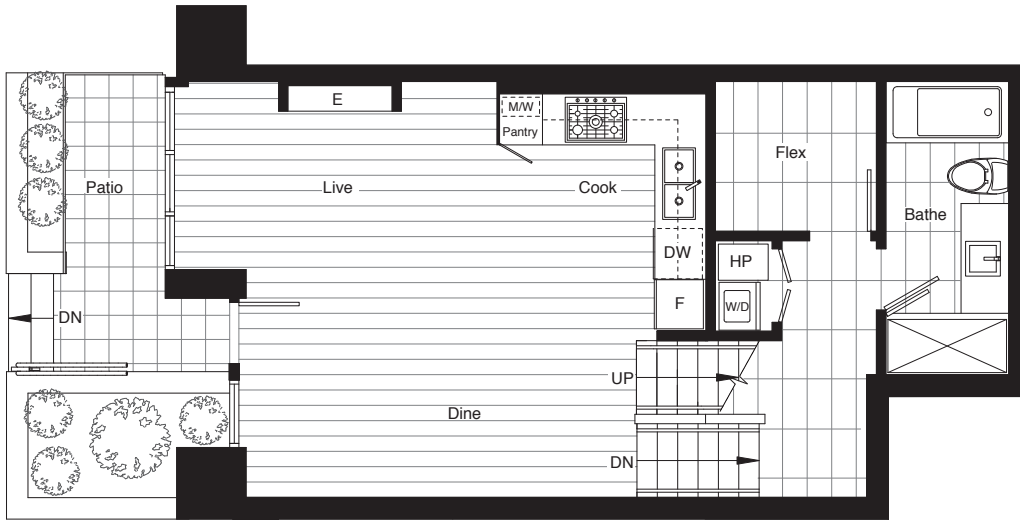

# Loft C

1 Bedroom

**TOTAL AREA** 814 sq. ft

Main Level

Loft Level

Loft D

1 Bedroom

**TOTAL AREA** 790 sq. ft

Main Level

Loft Level