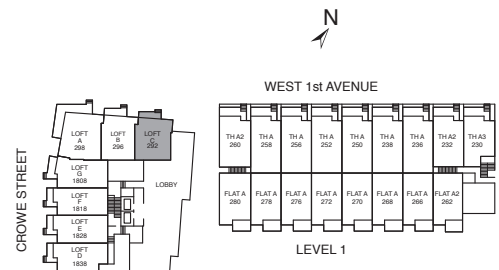

# Loft C

1 Bedroom

**TOTAL AREA** 814 sq. ft

Main Level

Loft Level

Loft D

1 Bedroom

**TOTAL AREA** 790 sq. ft

Main Level

Loft Level