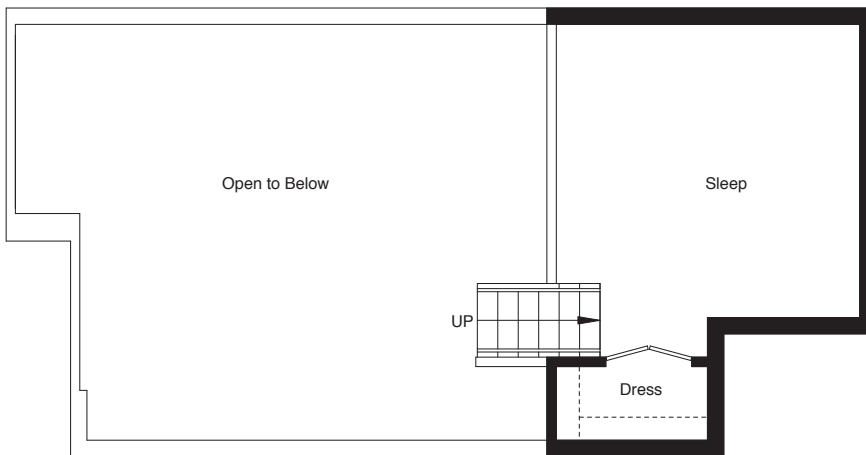

# Loft C

1 Bedroom

**TOTAL AREA** 814 sq. ft

Main Level

Loft Level

Loft D

1 Bedroom

**TOTAL AREA** 790 sq. ft

Main Level

Loft Level