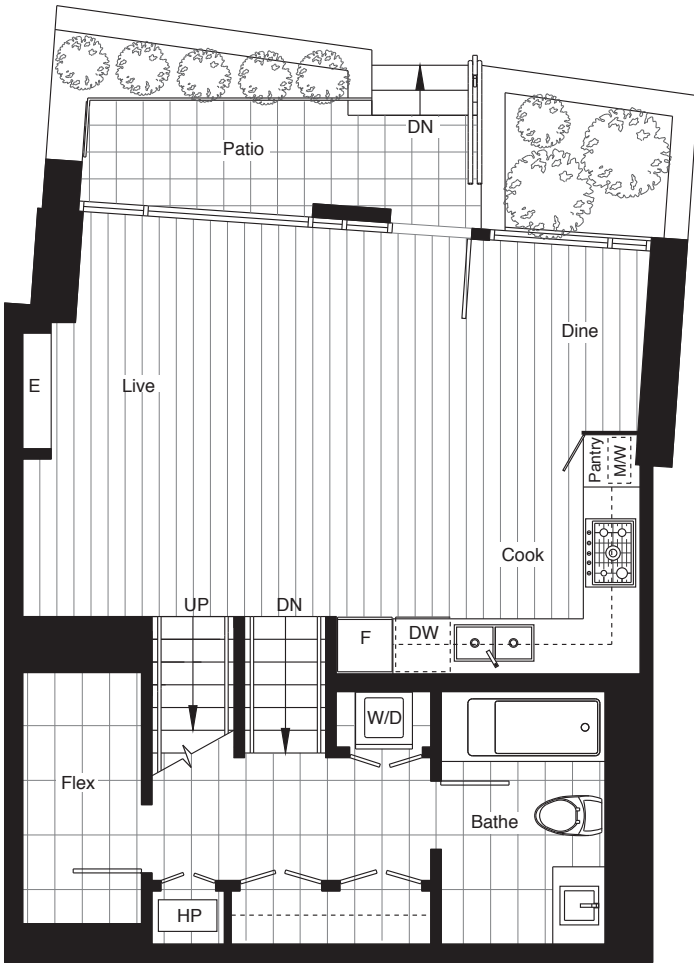

# Loft C

1 Bedroom

**TOTAL AREA** 814 sq. ft

Main Level

Loft Level

Loft D

1 Bedroom

**TOTAL AREA** 790 sq. ft

Main Level

Loft Level